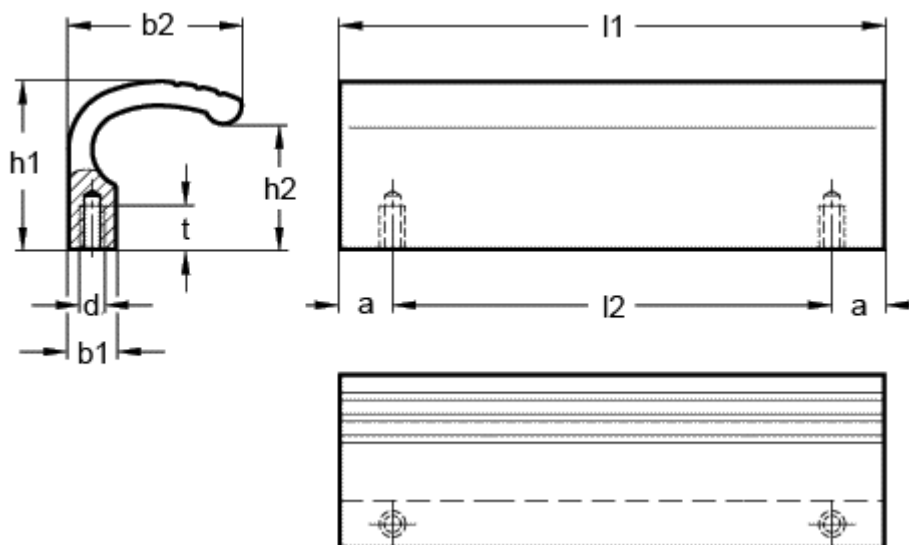

Article number: 20730140SW

Description: E+G Guard safety handle GN 730-140-SW

Measures

a = 10

b1 = 9.5

b2 = 33

d = M6

h1 = 32

h2 = 24

l = 140

l2 = 120

t min = 9